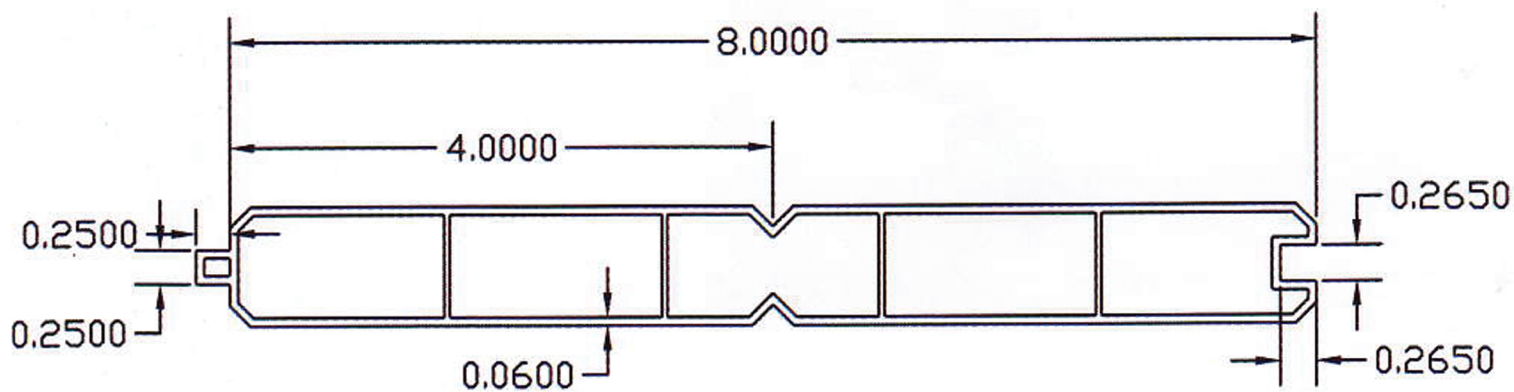

TOP
EXIT VIEW

.015" CAPSTOCK ALL EXPOSED
SURFACES